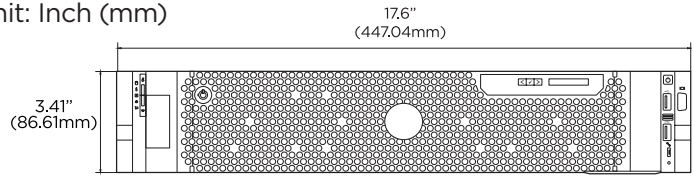

NDAA/TAA
COMPLIANT PRODUCT

Dimensions

Unit: Inch (mm)

64-192TB
64-192TB Raw Storage

600Mbps
Throughput

Windows 10, Server & Linux Ubuntu OS

RAID5

Intel Xeon Processor